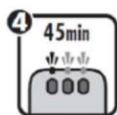

2 Unplug before inserting refill. Click refill into place.

3 Plug into socket with bottles at bottom. Leave 50cm clear above.

4 Every 45 min a different light shows which fragrance is diffused. (!) Replace refill when empty.