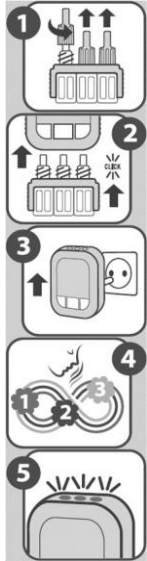

## Usage instructions Febreze / Ambi Pur Adjustable Diffuser & Fragrance 3volution (Type 3263)

Always keep bottles upright. Use only as indicated.

1. Unscrew all caps from refill. Do not remove bottles from bottle holder.
2. Unplug device before inserting refill. Insert refill and click into place.
3. Always plug into socket with bottles at bottom. To avoid leakage, never plug nor turn device upside down.
4. Device automatically diffuses another fragrance periodically, as indicated by different led lights.
5. All lights will flash simultaneously when refill is running empty. Take action to replace refill (and reset signal).